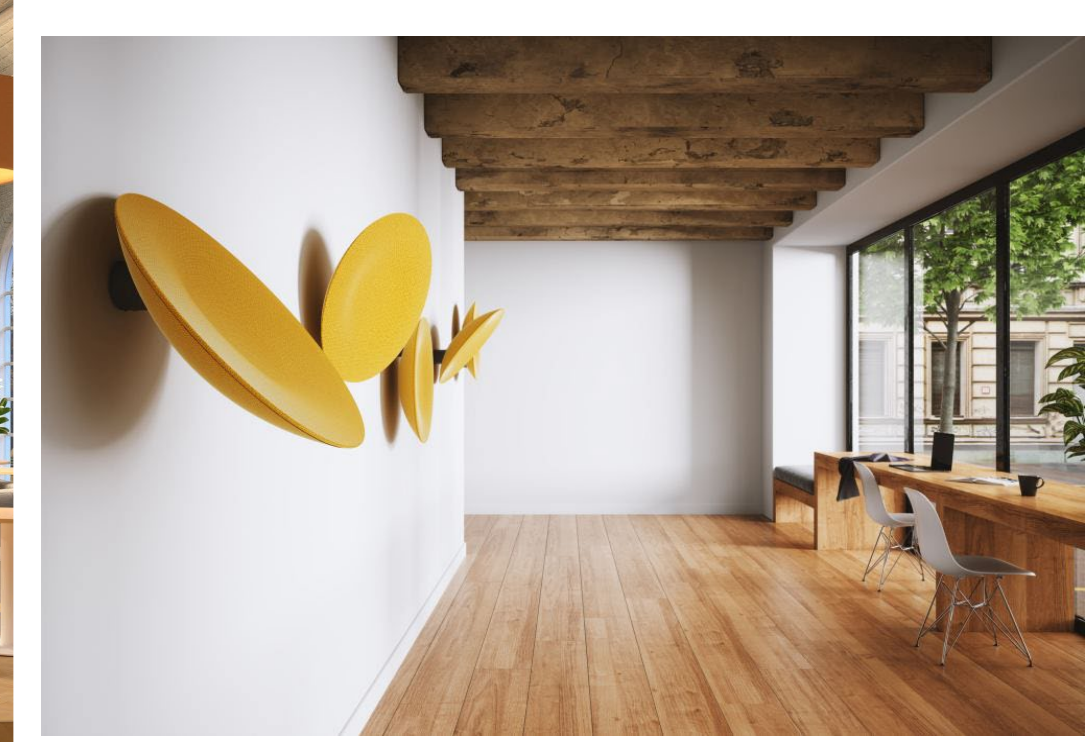

illuminazione
arredamento