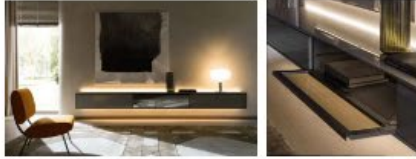

PAI INFRASCA + PHOENIX

PASS-WORD EVO